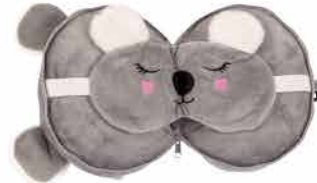

DRAGON

NEW!

UNICORN

NEW!

KOALA

KK-DRAGON EYE PILLOW
KK-KOALA EYE PILLOW
KK-UNICORN EYE PILLOW
Plush Pillow with Eye
Masque for nap time,
travel, car rides.
SRP \$14.00

FIZZDUCKFROGCP
Ducks & Frogs Canister of 24 pcs. of
FIZZDUCKS and FIZZFROGS.
SRP \$60.00

FIZZDUCK
Duck shape bath fizzer
SRP \$2.50 ea.

FIZZFROG
Frog shape bath
fizzer
SRP \$2.50 ea.

SOAP-TEDDY
Teddy Bear
Shaped Soap
3.6 oz.
SRP \$4.50 each

SOAP-TEDDYCP
Soap-Teddy Display
Display of 12 Honey
Bear soaps.
SRP \$72.00