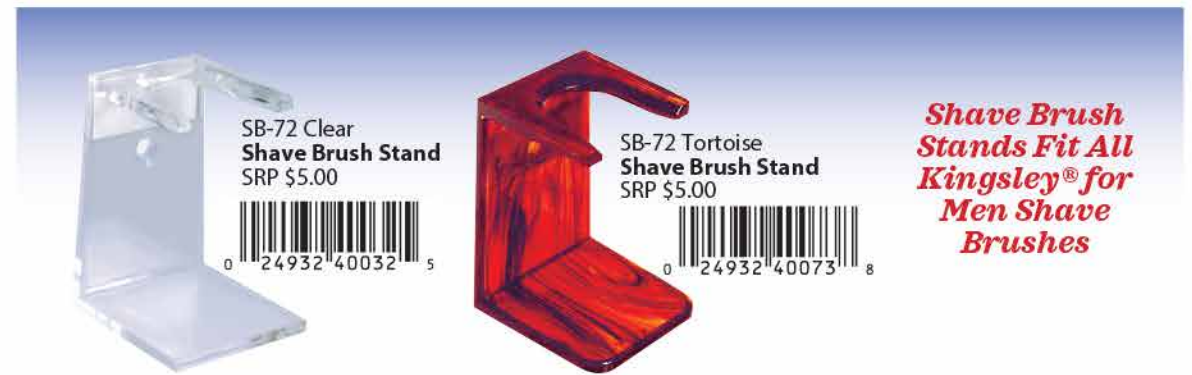

Men's Accessories

**VEGAN
LEATHER**

Dopp Bags

**VEGAN
LEATHER**

**VEGAN
LEATHER**

**Shave Brush
Stands Fit All
Kingsley® for
Men Shave
Brushes**