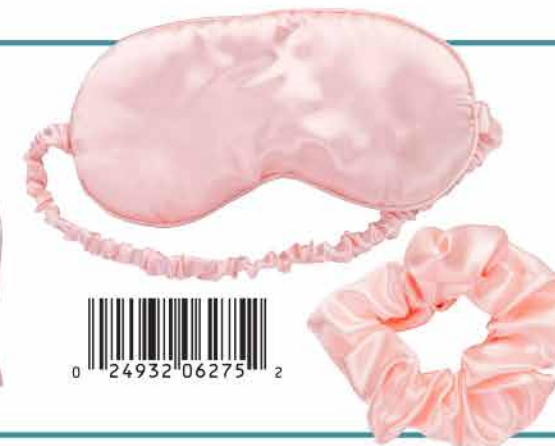

NS-75
Satin Set with Masque, scrunchie in matching
pouch. Assorted colors subject to change.
SRP \$6.00 **New Lower Price!**

BLACK

WHITE

SILVER

PINK

SP-73Shh
Slumber Masque
Shh design. SRP \$6.00

SP-73 Starry Night
Sleep Masque with Starry Night
design. SRP \$6.00