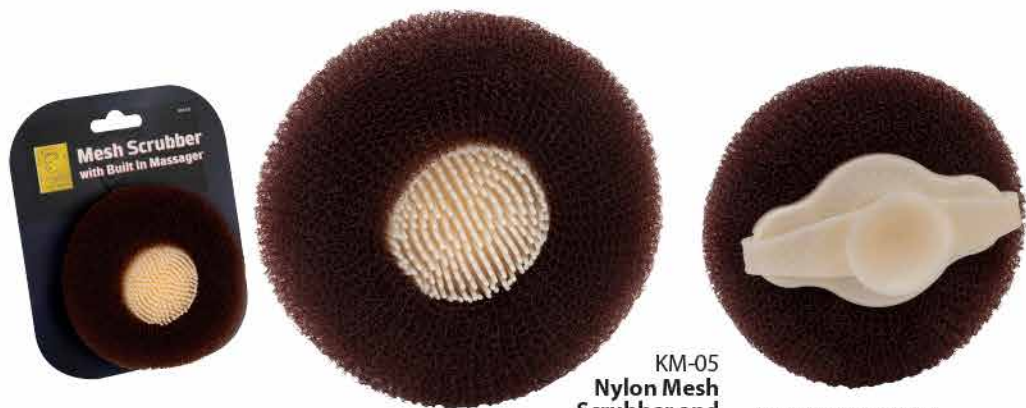

SB-678
5 Piece Shave Set Chrome with ivory handles, shave bowl with soap and Fusion® blade. Picture gift box. SRP \$60.00

SB-655
5 Piece Shave Set Gray woodgrain and chrome shave set with Mach III blade. Shave bowl with soap. Picture gift box. SRP \$68.50

SB-670
5 Piece Shave Set Silver Plated Gift Set with Natural Bristle Shave Brush. Razor with Mach III® blade, shave bowl with soap. Picture gift box. SRP \$55.00

SB-665
5 Piece Shave Set Earth-friendly, sustainable bamboo and chrome handle with Fusion® blade and shave bowl with soap. Picture gift box. SRP \$60.00

SB-652
5 Piece Shave Set Black and chrome shave set with badger bristle brush and straight razor. Shave bowl with soap. Picture gift box. SRP \$54.50

Shave Brushes & Accessories

**KM-05
Nylon Mesh
Scrubber and
Massager**
with handle and suction
cup for drying. Brown.
4.5" dia.
SRP \$4.50

**KM-04
Sisal Covered Sponge**
Approx 2.75" x 5" dia.
SRP \$6.00

**KM-01
Sisal Body Mitt**
10" x 5.5" x .5"
SRP \$4.00

**KM-03
Natural Bristle
Nail Brush with
Pumice**
7" x 1.5" x 2"
SRP \$5.00

**KM-02
Sisal Back Scrubber**
Sisal covered sponge
with detachable wood
handle.
17" x 4" x 1-1/2"
SRP \$8.00