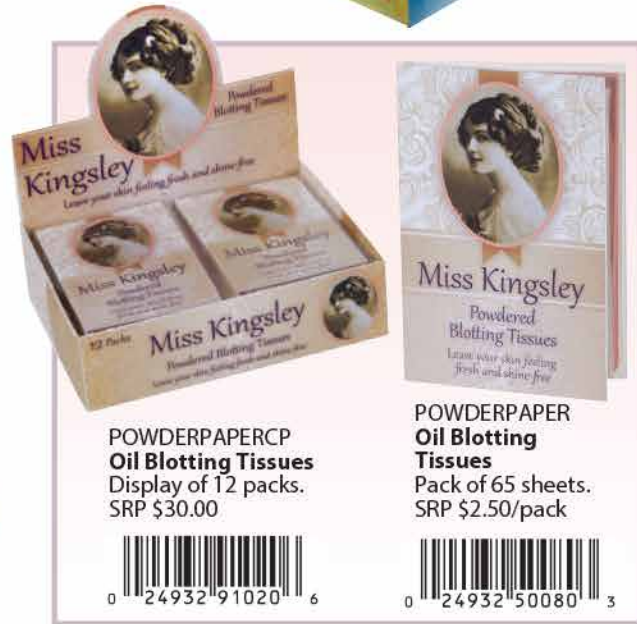

Miss Kingsley
Powdered Blotting Tissues Pack of 65 sheets. SRP $2.50/pack