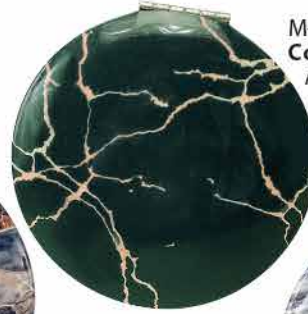

Compact Mirrors

ALL COMPACT MIRRORS ARE ONE SIDE 2X MAG,
OTHER SIDE NATURAL VIEW