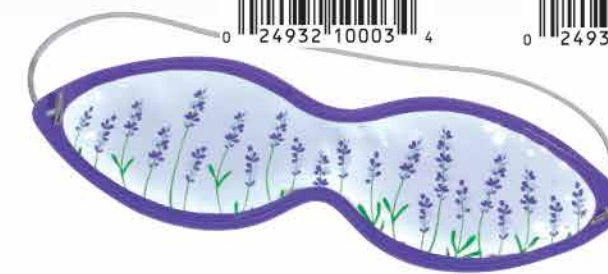

SP-73 Sweet Dreams
Slumber Masque
Sweet Dreams
SRP \$6.00

SP-73 Diva
Slumber Masque
Diva design.
SRP \$6.00

SP-73LEO
Slumber Masque
Leopard design.
SRP \$6.00

Aroma Therapy Eye Masques

Relieve Stress and Soothe Tired Eyes with these Soft Eye Masques. Conforms to the face for comfort while the Lavender or Mint Aroma provides a relaxing ambiance. For warm or cool usage.

SP-200
**Cucumber Gel Eye
Masque** Place on eyes
for cooling comfort.
Do not freeze.
SRP \$6.00

▼SP-28
Aroma Eye Masque
Lavender SRP \$6.00

SP-27
**Aroma Eye
Masque** Mint
SRP \$6.00

A Shape for Every Body
100% Natural Vegetable Sisal
100% Natural Loofah
100% Sustainable Bamboo