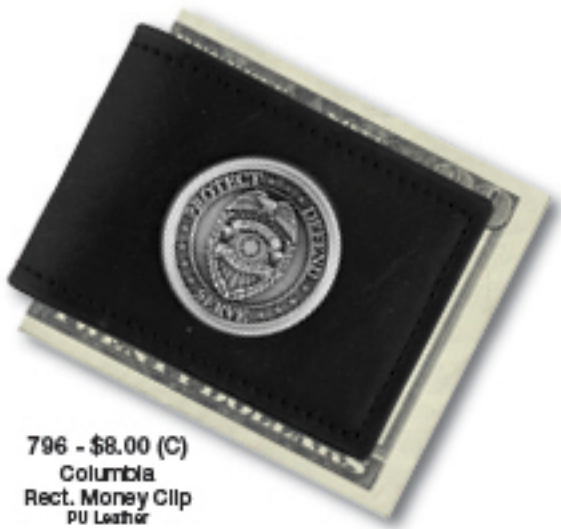

796 - $8.00 (C)
Columbia
Rect. Money Clip
PU Leather