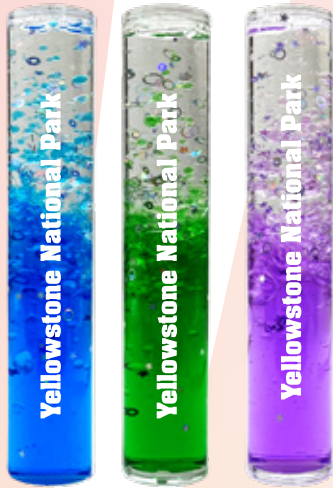

In-House Imprint

1 color • 1 side

39019 • Acrylic Liquid Paperweight
3 Asst - 6.5" 48 Pc/Case
Tier 1: $4.25/Pc • Tier 2: $3.75/Pc